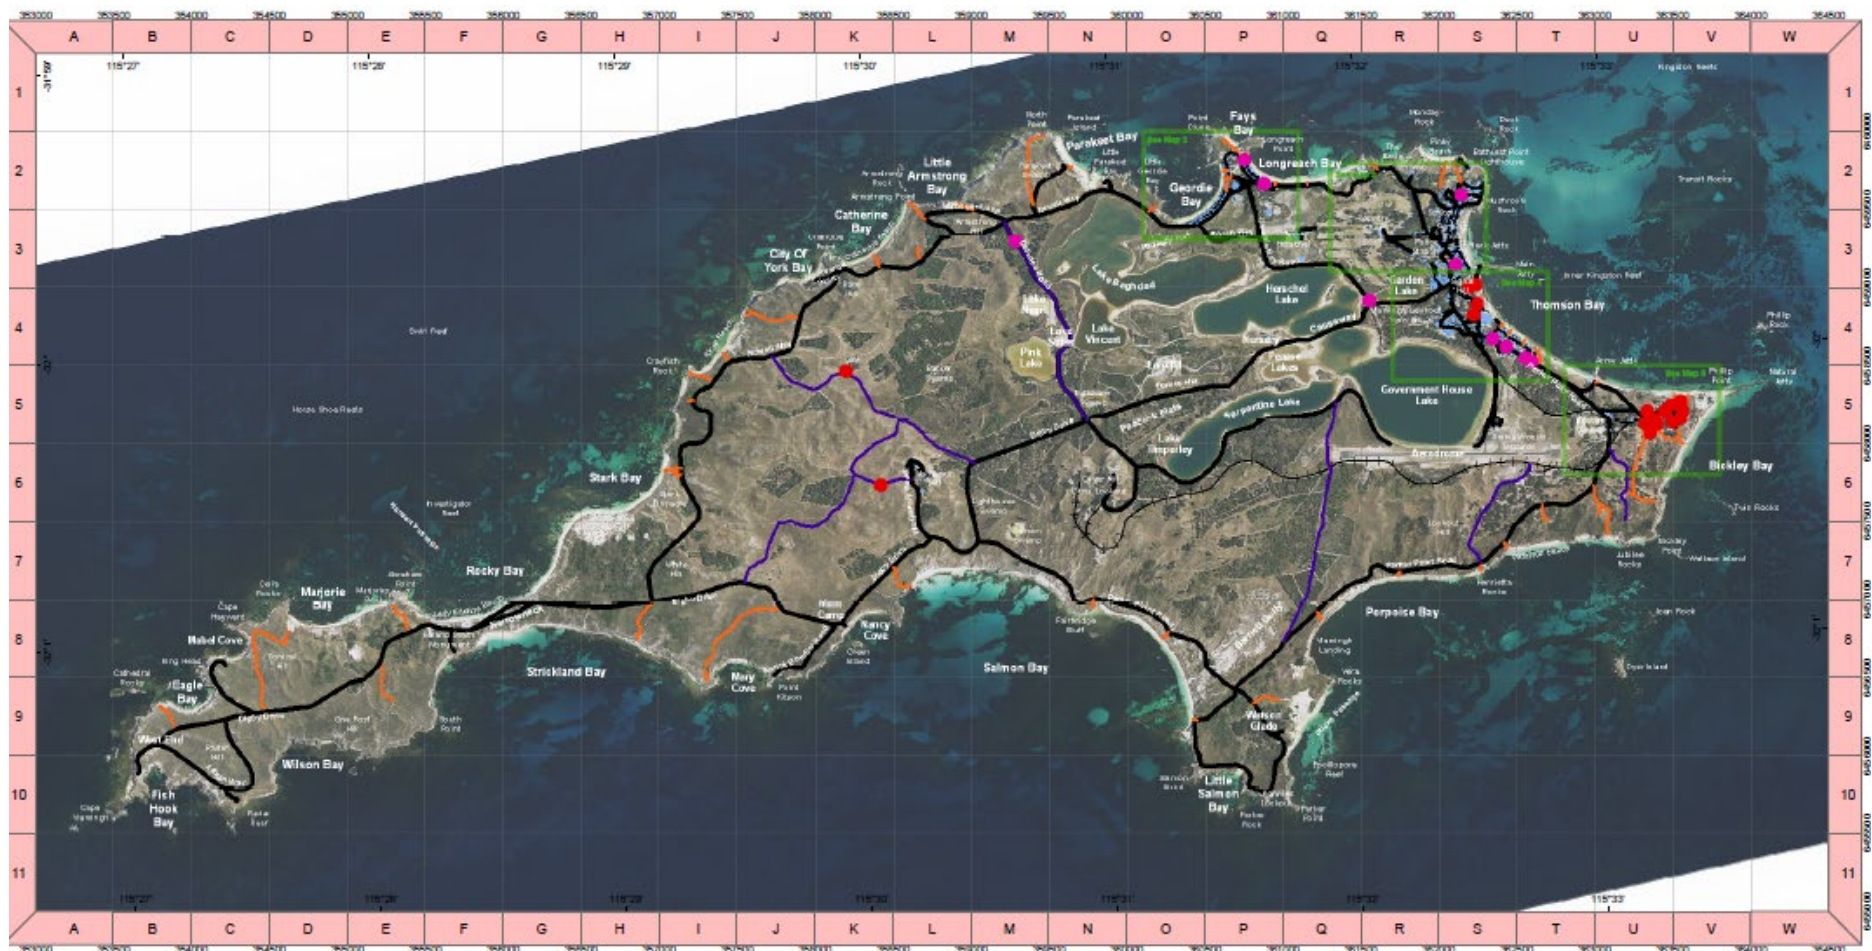

Nursing Post

Police Station

The Hub - inductions
(Behind Dome)

Contractor Parking

- Legend**
- Fire Hydrants
 - Above Ground
 - Below Ground
 - Sealed Road
 - Emergency Access
 - Fire Trails
 - +++ Rail
 - Buildings

Aerial Photo Background from 1st February 2012 - Copyright Landgate
 Index Grid Lines are at 500m intervals

Map 1 - Rottneet Overview

Rottneet Island Authority

Projection: GDA MGA 50
 Production Date: 6th June 2012